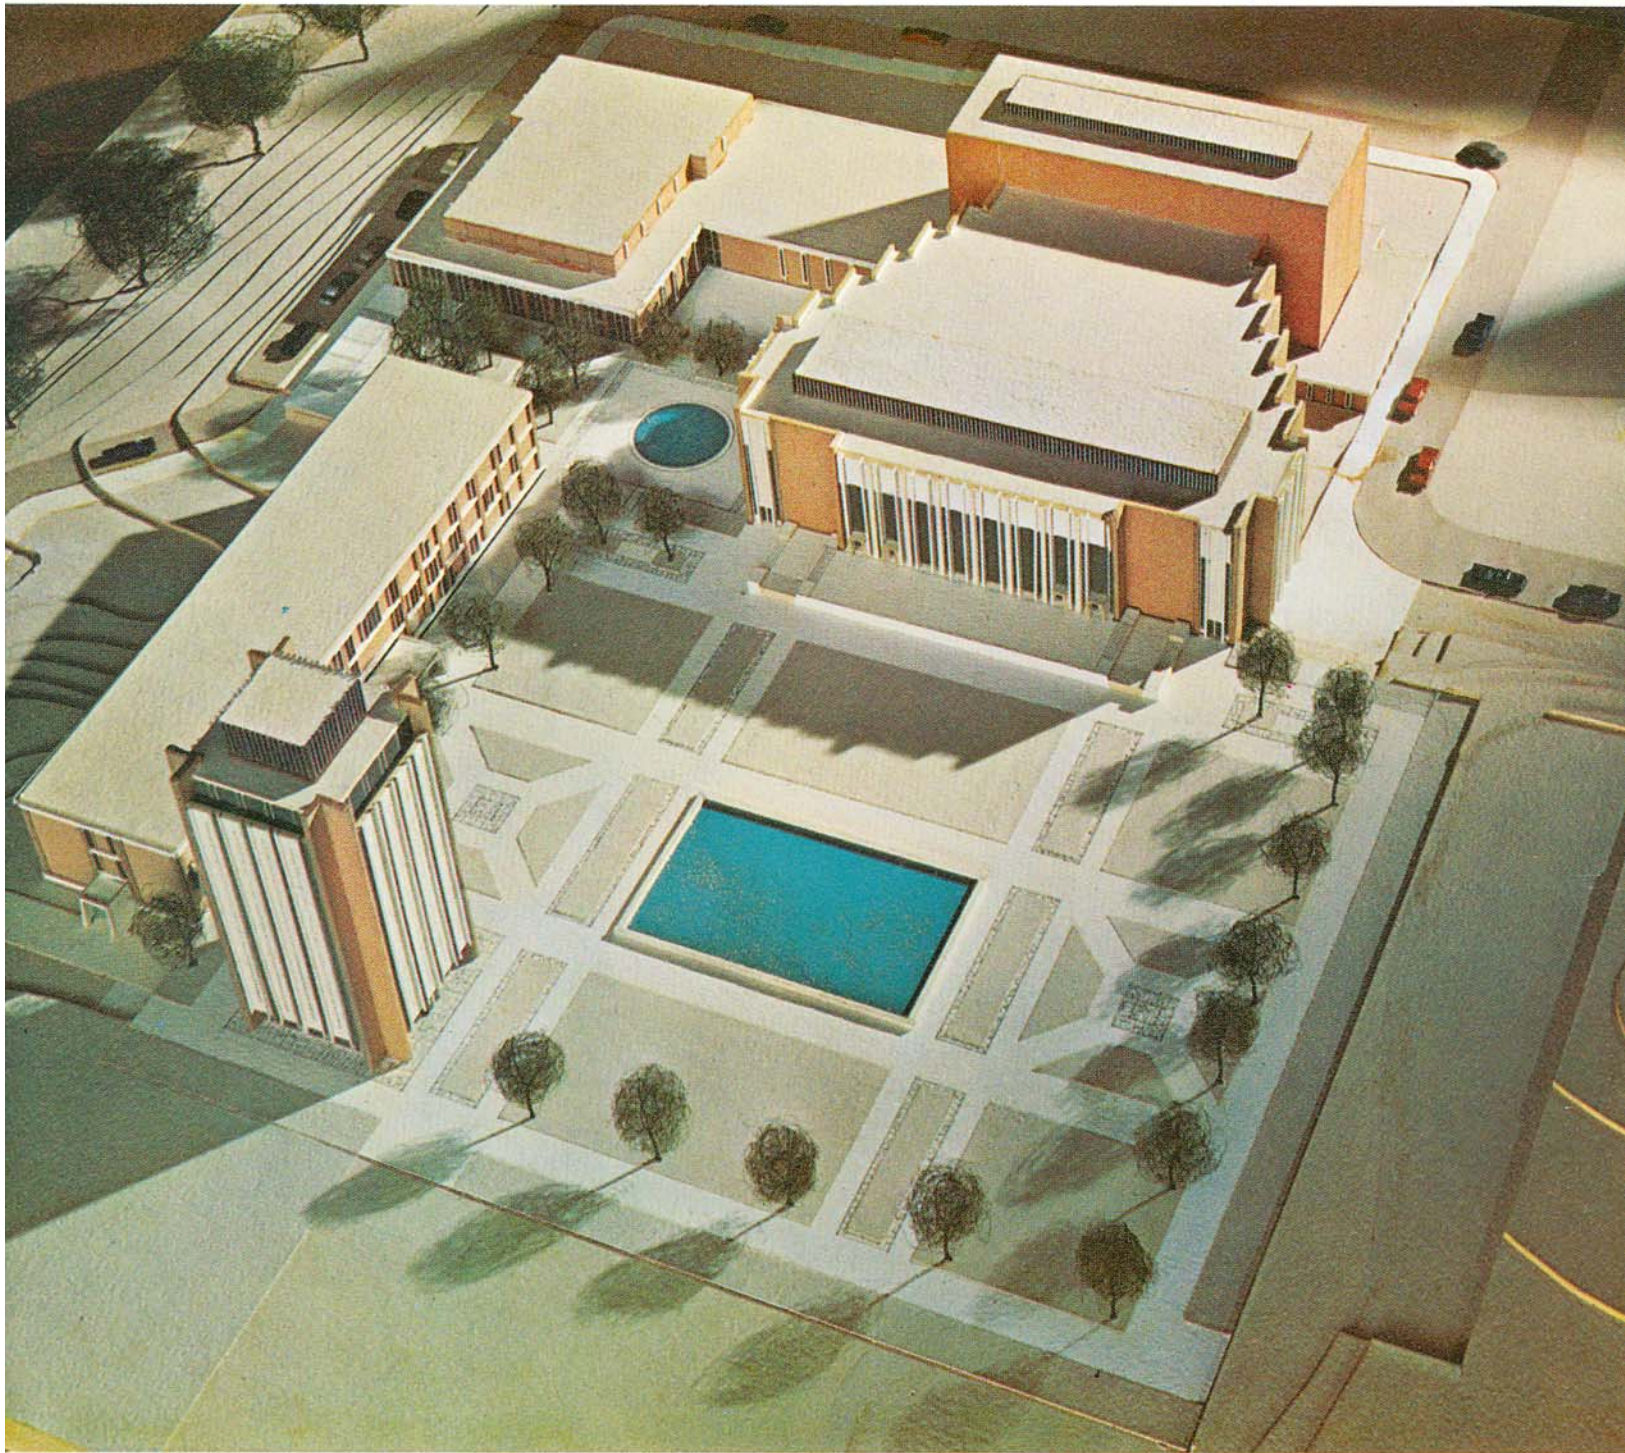

UNIVERSITY AUDITORIUM

Western Michigan University Kalamazoo, Michigan

Scheduled Completion Date—August 1, 1967

Grand Opening—Mid-January, 1968

Photo includes: Upper right to left; University Auditorium, University Theater (600 seats), Liberal Arts Classroom Building, Faculty Office Tower.

SPECIFICS

Seating—Approximately 3550 seats, Continental Style

Foyer—3 levels around central well with outside entrances on 2 levels and 1 passenger elevator.

Proscenium Dimensions—68' X 30'

Pit Elevator—70' X 15', first 3 rows of seats mounted on a band cart which can be removed to allow an extension of another 10'.

Stage Dimensions—150' X 50', 67'9" gridiron height

Lighting System—

House: Century with incandescents in ceiling and fluorescents on side walls.

Stage: Kliegl System—Controlled remotely from rear of house and stage manager's panel backstage.