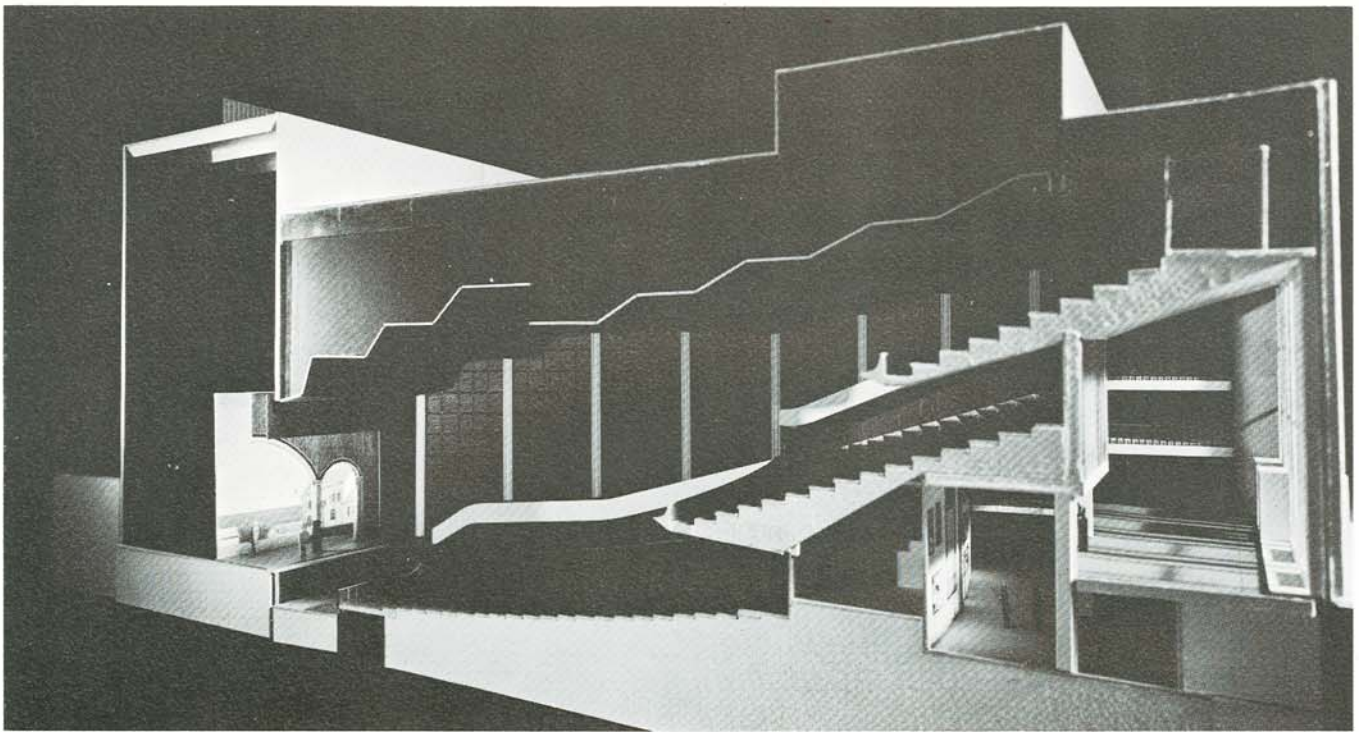

UNIVERSITY AUDITORIUM

Western Michigan University Kalamazoo, Michigan

Scheduled Completion Date—August 1, 1967

Grand Opening—Mid-January, 1968

Photo includes: Upper right to left; University Auditorium, University Theater (600 seats), Liberal Arts Classroom Building, Faculty Office Tower.

SPECIFICS

Seating—Approximately 3550 seats, Continental Style

Foyer—3 levels around central well with outside entrances on 2 levels and 1 passenger elevator.

Proscenium Dimensions—68' X 30'

Pit Elevator—70' X 15', first 3 rows of seats mounted on a band cart which can be removed to allow an extension of another 10'.

Stage Dimensions—150' X 50', 67'9" gridiron height

Lighting System—

House: Century with incandescents in ceiling and fluorescents on side walls.

Stage: Kliegl System—Controlled remotely from rear of house and stage manager's panel backstage.